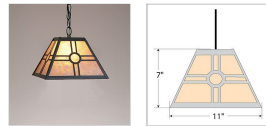

### DESCRIPTION

The Rocky Mtn Pendant Small - Southview features a 12in. wide by 8in. tall steel frame, with our exclusive mission-style artwork displayed on all four panels. The fixture includes a square ceiling canopy that can be mounted on either a flat or vaulted ceiling, and comes with a diffuser material choice between Almond or Amber mica. You can choose from the following three hanging choices: a 14 ft black cord (BC), a 15in.-30in. adjustable stem (ST), or 3' of chain (CH). Suitable for interior locations only. This small pendant will bring mission character to any cottage, home, or craftsman-styled room.

Pictured in Finish #97-Black Iron with Almond Mica Shade and Chain.

Note: This fixture will accept a screw-in type LED bulb of equivalent wattage output.