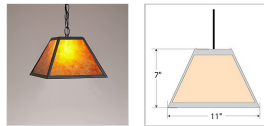

Rocky Mountain Pendant Small - Northrim Pendant Light Country Style

Product No.: M26379

Price: \$284.00

Shade Choices:

Finish Choices:

Pendant Hanging Choices:

DESCRIPTION

The Rocky Mtn Pendant Small - Northrim features a 12in. wide by 8in. tall steel frame with straight edges. The fixture includes a square ceiling canopy that can be mounted on either a flat or vaulted ceiling, and comes with a diffuser material choice between Almond or Amber mica. You can choose from the following three hanging choices: a 14 ft black cord (BC), a 15in.-30in. adjustable stem (ST), or 3' of chain (CH). Suitable for interior locations only. This small pendant will bring mission character to any cottage, home, or craftsman-styled room.

Pictured in Finish #27-Rustic Brown with Amber Mica Shade and Chain.

Note: This fixture will accept a screw-in type LED bulb of equivalent wattage output.

SPECIFICATIONS

DIMENSIONS (in.)	8h x 12w
LAMPING	Takes 1 - Type A21 (standard household style) bulb - 100W max.
WEIGHT (lbs.)	6
BACKPLATE SIZE (in.)	5 SQUARE
UL LISTING	Damp+Dry Locations
ADD'L RATINGS	None
INSTALLATION INSTRUCTIONS	OPEN INSTALLATION INSTRUCTION