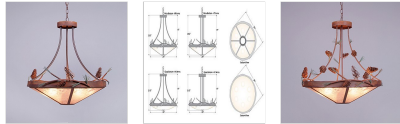

Crestline Chandelier Small - Shade Bottom - Pine Cone Chandelier Mountain Cabin Style

Product No.: A40320

Price: \$986.00

Bowl Bottom Material Choice:

Finish Choices:

DESCRIPTION

The Crestline Chandelier Small - Pine Cone fixture is 24 inches in diameter and features three sets of pine cone branches positioned around a metal band. Each metal pine cone is handmade, and the branch is textured to look life-like with metal wire pine needles. This rustic chandelier comes with a choice of diffuser material: Almond Mica, Amber Mica, or Ivory Paper. The fixture features our standard Curved Side Pipes (HR), but for an extra charge, we also make the Pine Branch Arms with pine cones and needles (HP). A downlight and matching ceiling canopy are also included, along with 3 feet of chain and 10 feet of extra wire. This chandelier will add rustic character to any log home, cabin or northwood lodge-themed room.

Pictured in Finish #04-Pine Tree Green-Rust Patina base with Almond Mica Shade.

Note: This fixture will accept a screw-in type LED bulb of equivalent wattage output.

SPECIFICATIONS

DIMENSIONS (in.)	24h x 24w
LAMPING	Takes 6 - Type A19 (standard household style) bulbs - 60W max. per bulb above and downlight takes 1 - Type PAR20 (reflector bulb) - 50W max.
WEIGHT (lbs.)	26
BACKPLATE SIZE (in.)	5 ROUND
UL LISTING	Damp+Dry Locations
ADD'L RATINGS	None
INSTALLATION INSTRUCTIONS	OPEN INSTALLATION I