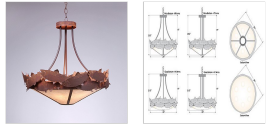

Crestline Chandelier Small - Shade Bottom - Salmon Chandelier Farmhouse Style

Product No.: A40361

Price: \$868.00

Bowl Bottom Material Choice:

Finish Choices:

DESCRIPTION

The Crestline Chandelier Small - Salmon fixture is 24 inches in diameter and features images of salmon along the band of the fixture. This chandelier will add a touch of wildlife and rustic character to any log home, cabin or northwood lodge-themed room. The fixture comes with a choice of diffuser material: Almond Mica, Amber Mica, or Ivory Paper. A downlight and matching ceiling canopy are also included, along with 3 feet of chain and 10 feet of extra wire.

Pictured in Finish #02-Rust Patina with Ivory Barkpaper Shade.

Note: This fixture will accept a screw-in type LED bulb of equivalent wattage output.

SPECIFICATIONS

DIMENSIONS (in.)	24h x 24w
LAMPING	Takes 6 - Type A19 (standard household style) bulbs - 60W max. per bulb above and downlight takes 1 - Type PAR20 (reflector bulb) - 50W max.
WEIGHT (lbs.)	26
BACKPLATE SIZE (in.)	5 ROUND
UL LISTING	Damp+Dry Locations
ADD'L RATINGS	None
INSTALLATION INSTRUCTIONS	OPEN INSTALLATION I