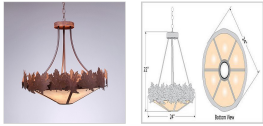

Crestline Chandelier Small - Shade Bottom - Maple Leaf Chandelier Cabin Style

Product No.: A40305

Price: \$868.00

Bowl Bottom Material Choice:

Finish Choices:

DESCRIPTION

The Crestline Chandelier Small - Maple fixture is 24 inches in diameter and features a band of metal maple leaves. The leaves are positioned in various directions along the band, and also feature hand-cut interior lines inside each image. This rustic chandelier comes with a choice of diffuser material: Almond Mica, Amber Mica, or Ivory Paper. A downlight and matching ceiling canopy are also included, along with 3 feet of chain and 10 feet of extra wire. This chandelier will add rustic character to any log home, cabin or northwood lodge-themed room.

Pictured in Finish #02-Rust Patina with Ivory Barkpaper Shade.

Note: This fixture will accept a screw-in type LED bulb of equivalent wattage output.

SPECIFICATIONS

DIMENSIONS (in.)	24h x 24w
LAMPING	Takes 6 - Type A19 (standard household style) bulbs - 60W max. per bulb above and downlight takes 1 - Type PAR20 (reflector bulb) - 50W max.
WEIGHT (lbs.)	26
BACKPLATE SIZE (in.)	5 ROUND
UL LISTING	Damp+Dry Locations
ADD'L RATINGS	None
INSTALLATION INSTRUCTIONS	OPEN INSTALLATION I