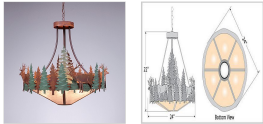

## Crestline Chandelier Small - Shade Bottom - Elk

### DESCRIPTION

The Crestline Chandelier Small - Elk fixture is 24 inches in diameter and features images of elk and hand-painted trees over our rust patina finish. This chandelier will add a touch of wildlife and rustic character to any log home, cabin or northwood lodge-themed room. The fixture comes with a choice of diffuser material: Almond Mica, Amber Mica, or Ivory Paper. A downlight and matching ceiling canopy are also included, along with 3 feet of chain and 10 feet of extra wire.