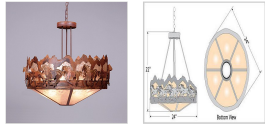

Crestline Chandelier Small - Shade Bottom - Horse Mountain Chandelier Equestrian Style

Product No.: A40336

Price: \$1,360.00

Bowl Bottom Material Choice:

Finish Choices:

DESCRIPTION

The Crestline Chandelier Small - Horse/Mtn fixture is 24 inches in diameter and features images of galloping horses and steel mountain silhouettes, backed with diffuser material. This chandelier will add a touch of western wildlife and rustic character to any log home, cabin or northwood lodge-themed room. The fixture comes with a choice of diffuser material: Almond Mica, Amber Mica, or Ivory Paper. A downlight and matching ceiling canopy are also included, along with 3 feet of chain and 10 feet of extra wire.

Pictured in Finish #02-Rust Patina with Almond Mica Shade.

Note: This fixture will accept a screw-in type LED bulb of equivalent wattage output.

SPECIFICATIONS

DIMENSIONS (in.)	24h x 24w
LAMPING	Takes 6 - Type A19 (standard household style) bulbs - 60W max. per bulb above and downlight takes 1 - Type PAR20 (reflector bulb) - 50W max.
WEIGHT (lbs.)	28
BACKPLATE SIZE (in.)	5 ROUND
UL LISTING	Damp+Dry Locations
ADD'L RATINGS	None
INSTALLATION INSTRUCTIONS	OPEN INSTALLATION I