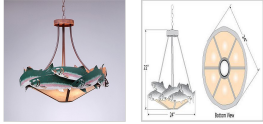

Crestline Chandelier Small - Shade Bottom - Trout

Chandelier Cabin Style

Product No.: A40381

Price: \$986.00

Bowl Bottom Material Choice:

DESCRIPTION

The Crestline Chandelier Small - Trout fixture is 24 inches in diameter and features our trademarked trout images along the band of the fixture, which are hand-painted using our unique seven-step finishing process. This chandelier will add warm lighting and rustic character to any fisherman's home, log home, cabin, or northwood lodge-themed room. It comes with a choice of diffuser material: Almond Mica, Amber Mica, or Ivory Paper. A downlight and matching ceiling canopy are also included, along with 3 feet of chain and 10 feet of extra wire.

Pictured in Finish #05-Fish Stain-Rust Patina base with Ivory Barkpaper Shade.

Note: This fixture will accept a screw-in type LED bulb of equivalent wattage output.

SPECIFICATIONS

DIMENSIONS (in.)	24h x 24w
LAMPING	Takes 6 - Type A19 (standard household style) bulbs - 60W max. per bulb above and downlight takes 1 - Type PAR20 (reflector bulb) - 50W max.
WEIGHT (lbs.)	26
BACKPLATE SIZE (in.)	5 ROUND
UL LISTING	Damp+Dry Locations
ADD'L RATINGS	None
INSTALLATION INSTRUCTIONS	OPEN INSTALLATION I