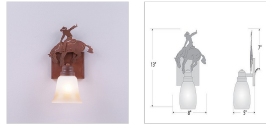

Parkshire Single Sconce - Bucking Bronco

Wall Light Log Cabin Style

Product No.: H17155

Price: \$248.00

Glass Choices:

Finish Choices:

DESCRIPTION

The Parkshire Single Sconce - Bucking Bronco is a small wall fixture which feature a three-dimensional image of a cowboy riding a bucking bronco. There are seven different glass globes that fit this bath vanity, so you can pick a style that suits your decorating needs. This light will provide abundant light to any room, whether in a log cabin, or in a horse tack room where a eye-catching decor style is desired. Hardwire is standard.

Pictured in Finish #02-Rust Patina with Two-Toned Amber Cream Bell Glass.

Note: This fixture will accept a screw-in type LED bulb of equivalent wattage output.

SPECIFICATIONS

| | |
|---------------------------|----------------------------------------------------------------|
| DIMENSIONS (in.) | 13h x 8w x 7e x 6tm |
| LAMPING | Takes 1 - Type A19 (standard household style) bulb - 100W max. |
| WEIGHT (lbs.) | 4 |
| BACKPLATE SIZE (in.) | 5.5 x 4.5 |
| UL LISTING | Damp+Dry Locations |
| ADD'L RATINGS | None |
| INSTALLATION INSTRUCTIONS | OPEN INSTALLATION INSTRUCTION |