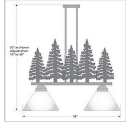

Cedarwood Kitchen Island Light Double - Cedar Tree Kitchen Island Light Farmhouse Style

Product No.: H43743

Price: \$564.00

Glass Choices:

Finish Choices:

DESCRIPTION

The Cedarwood Double Island/Bar Light - Cedar Tree fixture features two bulbs, adjustable height stems and a choice of two different styles of cone glass. Included with the fixture is 10 feet of wire and two telescoping stems that have a 12 inch adjustment range from 15 to 27 inches. For longer adjustments up to 138 inches, order one or more of the extension kits. A matching 5 by 6 inch ceiling canopy is also included. To add extensions to stem length, use accessory kits for double stem fixtures PK460. For vaulted ceilings, use accessory Kit CK422

Pictured in Finish #03-Cedar Green-Rust Patina base with Opal White Cone Glass.

Note: This fixture will accept a screw-in type LED bulb of equivalent wattage output.

SPECIFICATIONS

DIMENSIONS (in.)	30h x 7w x 18l
LAMPING	Takes 2 - Type A19 (standard household style) bulbs - 100W max. per bulb
WEIGHT (lbs.)	6
BACKPLATE SIZE (in.)	4.5 x 6.5
UL LISTING	Damp+Dry Locations
ADD'L RATINGS	None
INSTALLATION INSTRUCTIONS	OPEN INSTALLATION INSTRUCTIONS