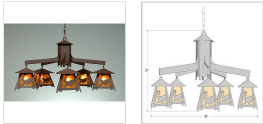

Smoky Mountain 5 Light Chandelier - Mountain Deer Chandelier Log Cabin Style

Product No.: M41530

Price: \$2,116.00

Shade Choices:

Finish Choices:

DESCRIPTION

The Smoky Mtn 5 Light Chandelier - Mtn Deer features our Smoky Mtn small lanterns hanging at a slight downward angle from five steel arms. A deer image is displayed on the two front panels of each lantern, along with a single spruce tree on the side panels. The lanterns also come with a diffuser material choice between Almond or Amber mica. A square ceiling canopy is included, along with 3 feet of chain and 10 extra feet of wire. This rustic chandelier will bring character to any log home, cabin or northwood lodge-themed room.

Pictured in Finish #27-Rustic Brown with Amber Mica Shade.

Note: This fixture will accept a screw-in type LED bulb of equivalent wattage output.

SPECIFICATIONS

DIMENSIONS (in.)	20h x 40w
LAMPING	Takes 5 - Type A21 (standard household style) bulbs - 150W max. per bulb
WEIGHT (lbs.)	36
BACKPLATE SIZE (in.)	5 SQUARE
UL LISTING	Damp+Dry Locations
ADD'L RATINGS	None
INSTALLATION INSTRUCTIONS	OPEN INSTALLATION INSTRUCTIONS